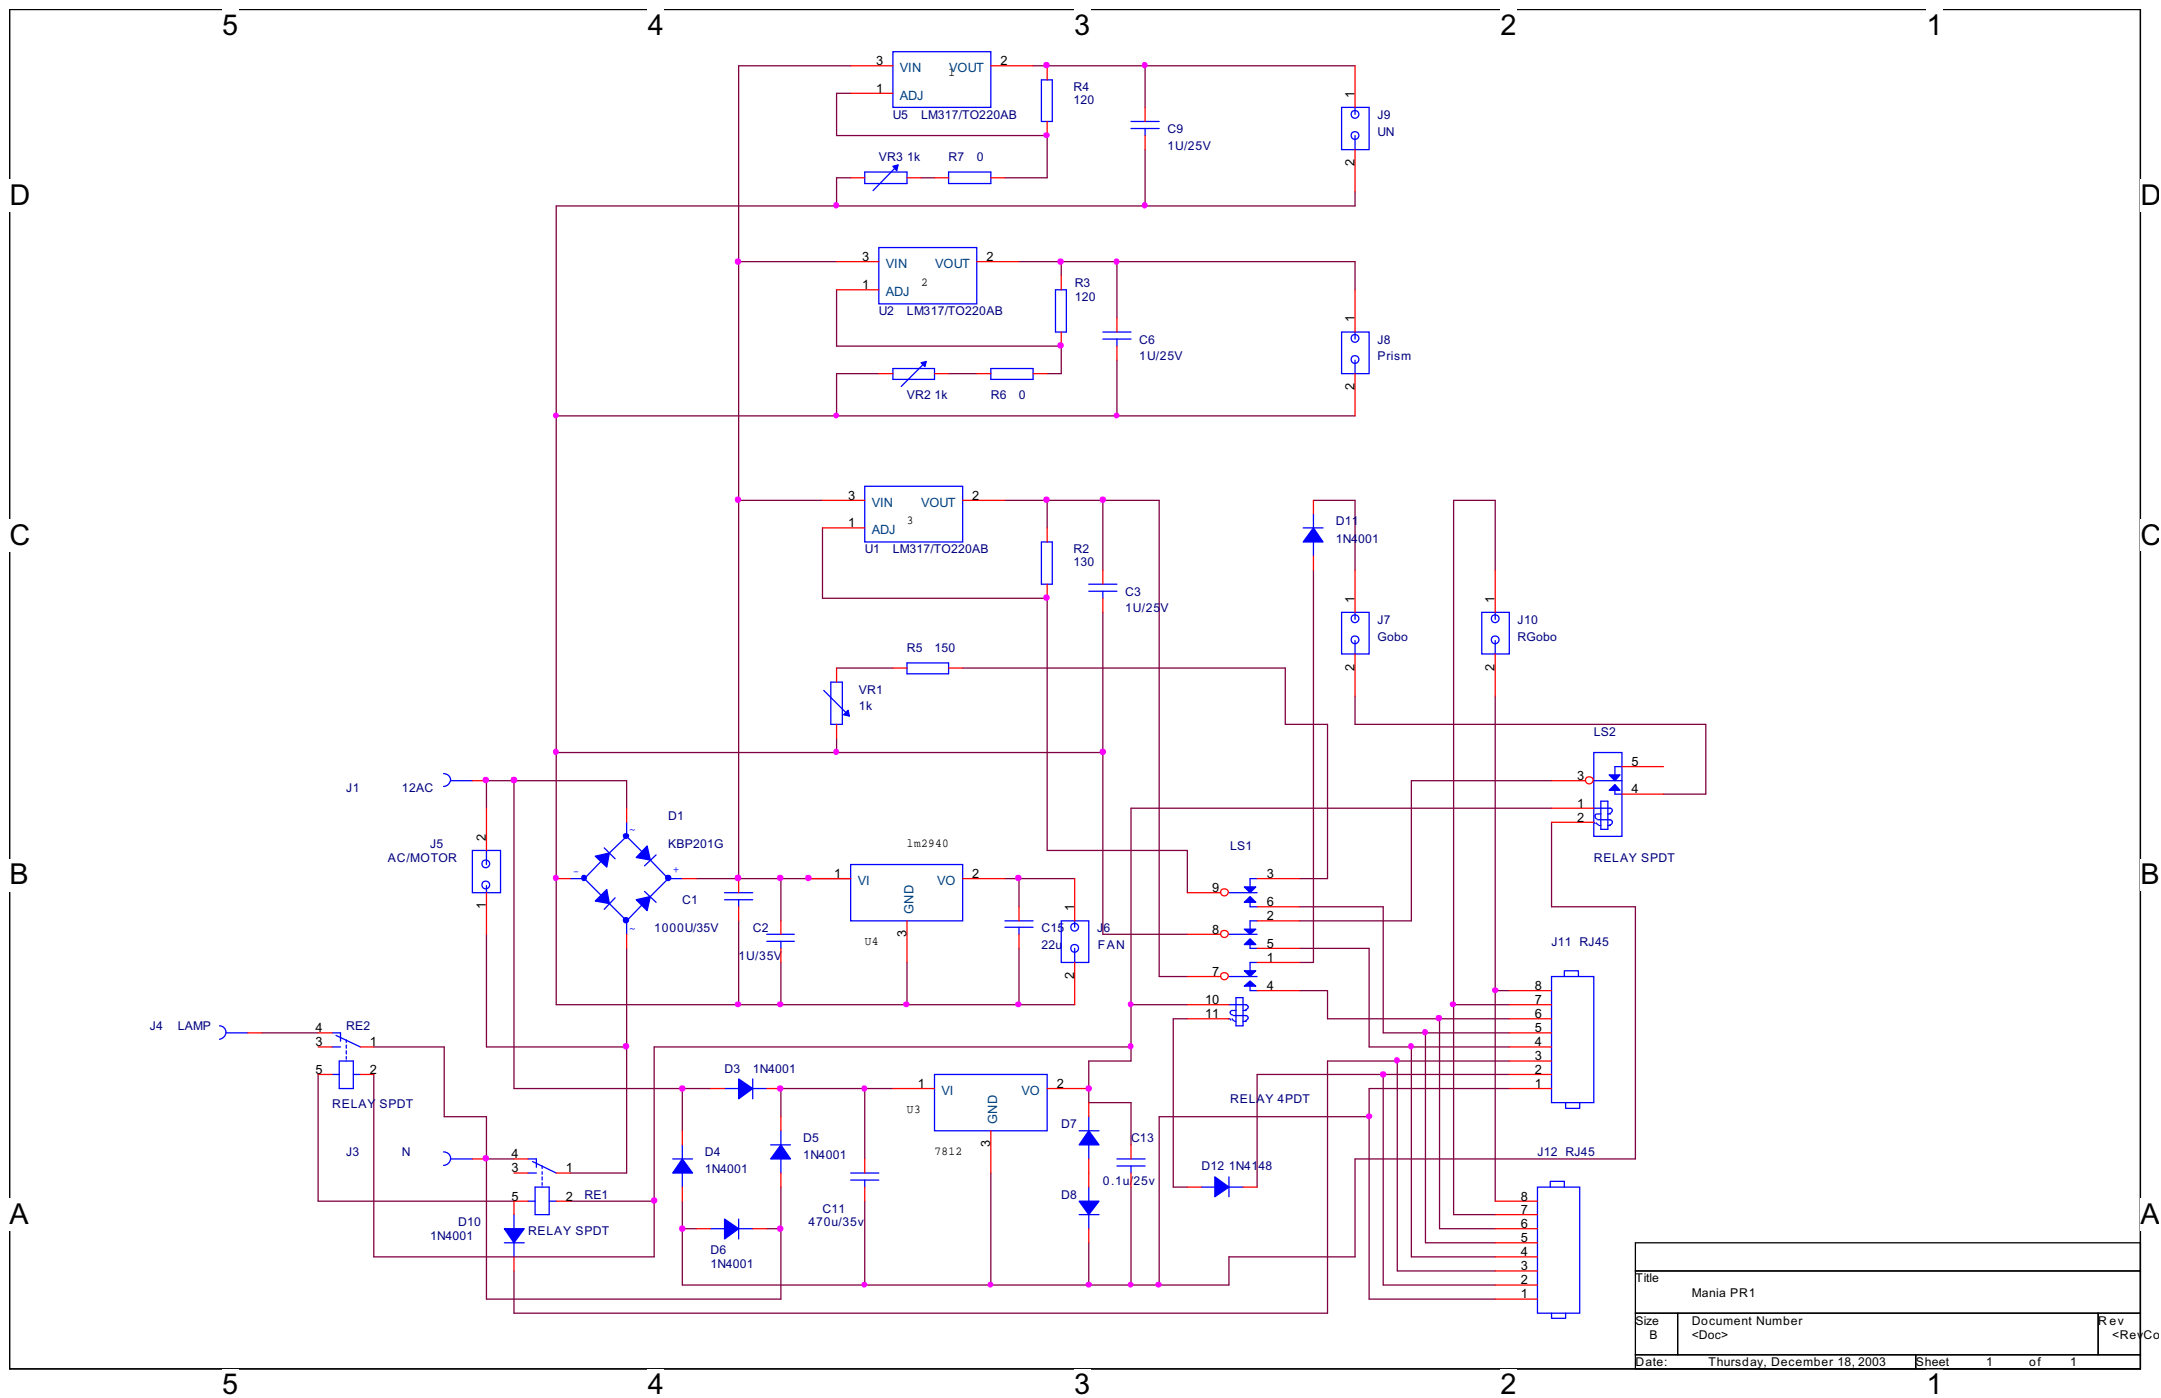

-B	XXXXX	yy/mm/dd	XX
-A	First release	yy/mm/dd	XX
Rev.		Date	Sign.
Martin		Format A4	Scale 1:1
Description PR1 Wire circuit drawing		Unit mm	
		Matr.	
		Item no. - Rev.	

Title		
Mania PR1 controller		
Size	Document Number	Rev
A	<Doc>	<RevCode>
Date:	Wednesday, September 24, 2003	Sheet 1 of 1

Title		
Mania PR1		
Size	Document Number	Rev
B	<Doc>	<RevCo
Date:	Thursday, December 18, 2003	Sheet 1 of 1