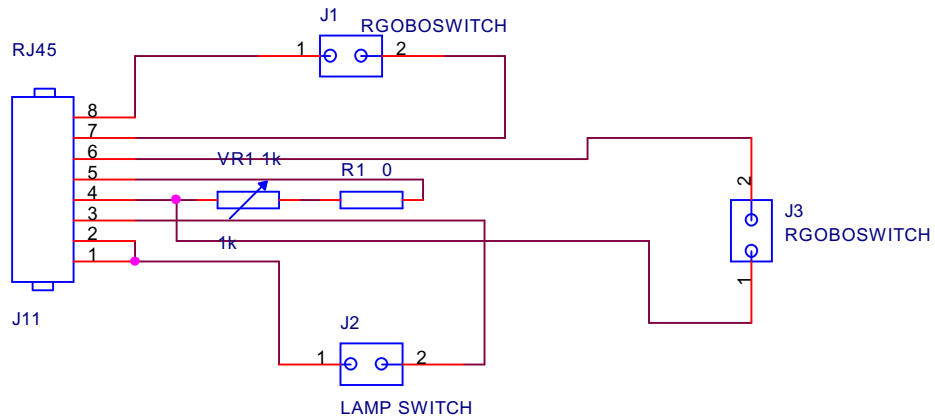

-B	XXXXX	yy/mm/dd	XX
-A	First release	yy/mm/dd	XX
Rev.		Date	Sign.
Martin		Format A4	Scale 1:1
Description PR1 Wire circuit drawing		Unit mm	
		Matr.	
		Item no. - Rev.	

Title		
Mania PR1 controller		
Size	Document Number	Rev
A	<Doc>	<RevCode>
Date:	Wednesday, September 24, 2003	Sheet 1 of 1